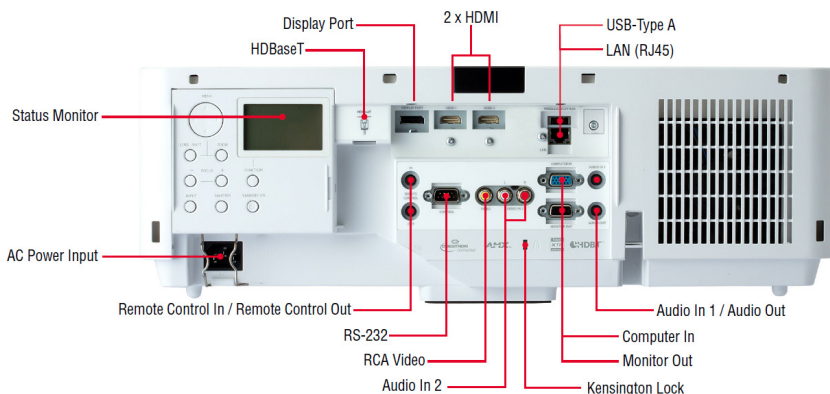

Security	PIN Security Lock, MyScreen Password Lock, Transition Detector, My Text Password Lock, Key Lock (Key pad, Remote Control), Lens Lock
On Screen Display Languages	English, French, German, Spanish, Italian, Norwegian, Dutch, Japanese, Portuguese, Simplified Chinese, Traditional Chinese, Korean, Swedish, Russian, Finnish, Polish, Turkey, Arabian, Persian, Czech, Danish, Hungarian, Romanian, Slovenian, Croatian, Greek, Lithuanian, Estonian, Latvian, Thai, Portuguese(Brazil), Indonesian, Vietnamese
Digital Input	HDMI x 2, HDBaseT x 1, DisplayPort x 1
Analogue Input	15 pin Mini D-Sub x 1, RCA Jack x1
Video Output	15 pin Mini D-Sub x 1
Audio Input	3.5mm Stereo Mini Jack x 2, RCA Jack (L/R) x 1
Audio Output	3.5mm Stereo Mini Jack x 1
RS-232C Control	1 x 9-pin D-Sub
Wireless LAN	USB-WL-11N wireless adaptor (optional)
Wired LAN	RJ45 connector x 1
USB- Type-A	USB Type A x 1 (wireless adapter)
Power Supply	AC 100V – 120V / AC 220V – 240V (50/60Hz)
Operating Power Consumption	500W
Standby Power Consumption	Less than 0.35W
Weight	11.1kg
Dimensions (W x H X D)	498 x 156 x 426mm
Noise (Normal)	35dB (Normal), 30dB (Eco)
Filter Life (Hours)	20,000 Hours
Certification	CE Marking: EN61000-3-2, EN61000-3-3, EN55032 (Class A), EN55024 (EMC Directive), EN60950-1 (Low Voltage Directive), WEEE/RoHS compliant
Computer	IBM Compatible VGA, SVGA, XGA, WXGA, WXGA+, SXGA, WSXGA+, UXGA, WUXGA, MAC16"
Video	525i (480i), 525p (480p), 625i (576i), 625p (576p), 1125i (1080i@50/60), 750p (720p@50/60), 1125p (1080p@50/60)
Supplied Accessories	Power Cable (1.8m) x1, Computer Cable (2m) x1, IR Remote Control Unit x1, AA Batteries x2, Application CD (for network, etc.) x1, CD User Manual x1, Concise User Manual x1, Security Label x1, Lens Hole Cover x1, Adapter Cover x1, Terminal Cover x1, HDMI Cable Holder x2, Cable Tie x2
Optional Accessories	USB wireless adapter USB-WL-11N, Wireless pen tablet TB-1, Optional Lenses: Ultra-short-throw FL-710M, Short-throw USL-701M, Short-throw FL-701M, Short-throw SL-712M, Standard-throw ML-713M, Long-throw LL-704M, Ultra-long-throw UL-705M
Filter/Lamp	UX40821 / DT01871M
Remote Control	HL02805
Projector/ Lamp Warranty	3 years / 6 months (for education and extended warranties please contact your local dealer)

Dealer Stamp

maxell
Within the Future

Maxell Limited
Whitebrook Park, Lower Cookham Road,
Maidenhead, Berkshire SL6 8YA,
Tel: +44 (0)1628 585 000 / Fax: +44 (0)1628 585 163
www.maxelldisplay.com