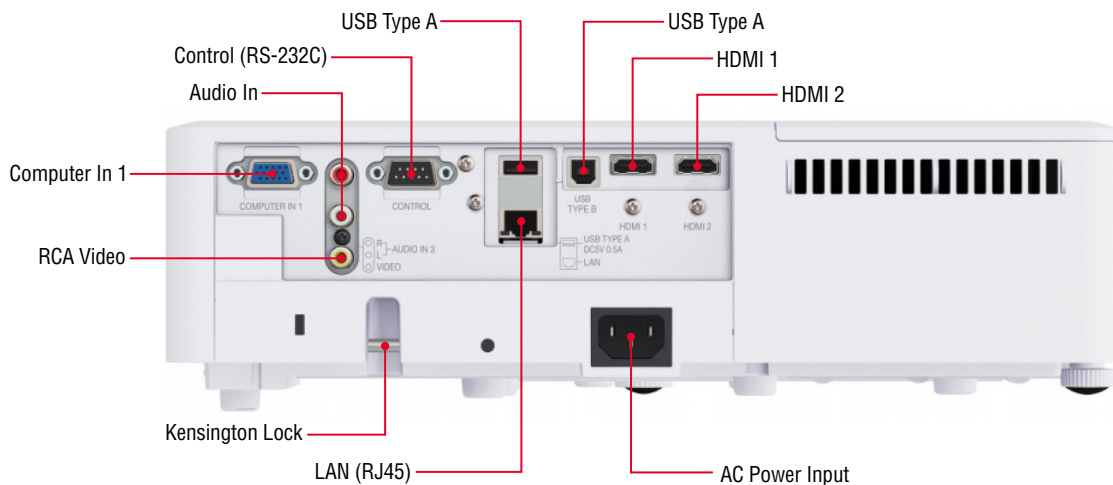

Supported Languages	34 Languages (English, French, German, Spanish, Italian, Norwegian, Dutch, Japanese, Portuguese, Simplified Chinese, Traditional Chinese, Korean, Swedish, Russian, Finnish, Polish, Turkey, Arabian, Persian, Czech, Danish, Hungarian, Romanian, Slovenian, Croatian, Greek, Lithuanian, Estonian, Latvian, Thai, Portuguese (Brazil), Indonesian, Vietnamese, Hebrew)
Digital Input	HDMI x 2 (HDCP compliant)
Analogue Input	15-pin Mini-D-Sub x 2, RCA Jack x 1
Video Output	15 pin Mini D-Sub x 1 (shared with analog computer input)
Audio Input	3.5mm Stereo Mini Jack x 2, RCA Jack (L/R) x 1
Audio Output	3.5mm Stereo Mini Jack x 1
RS-232C Control	1 x 9-pin D-Sub
Wireless LAN	USB-WL-5G (IEEE802.11 a/b/g/n/ac: 2.4GHz/5GHz) (optional)
Wired LAN	RJ45 connector x 1
USB Type-A	USB Type A x 1 (PC less Presentation or Wireless adapter)
USB Type B	USB Type B x 1 (USB display or USB mouse control)
Power Supply	AC 100V – 120V / AC 220V – 240V (50/60Hz)
Operating Power Consumption	310W
Standby Power Consumption	Less than 0.35W
Weight	3.5kg
Dimensions (W x H x D)	349 x 264 x 88mm
Noise (Normal)	37dB (Normal) / 29dB (Whisper)
Filter Life (Hours)	5000
Certification	CE Marking, EN61000-3-2, EN61000-3-3, EN55032(class A), EN55024(EMC directive), EN60950-1 (Low voltage directive), WEEE/RoHS compliant
Computer	IBM Compatible VGA, SVGA, XGA, WXGA/WXGA+/SXGA/SXGA+/UXGA (compressed), MAC16"
Video	525i (480i), 525p (480p), 625i (576i), 1125i (1080i@50/60), 750p (720p@50/60), 1125p (1080p@50/60)
Supplied Accessories	Power Cable (1.8m) x1, Computer Cable (2m) x1, IR Remote Control Unit x1, AA Batteries x2, Lens Cap x1, Adapter Cover x1, Security Label x1
Optional Accessories	USB wireless adaptor USB-WL-5G
Remote Control	HLO3031
Replacement Lamp, Filter	DT02081 (without Filter) / UX39561
Projector/ Light source Warranty	3 years / 6 months (for education and extended warranties please contact your local dealer)

Dealer Stamp